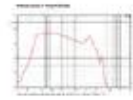

CELTO 18SW1500 18" Subwoofer, Ferrite Magnet, Aluminium Basket

Art. No.: 12603616

Subwoofer

GTIN:

Features:

- For further information about this product, please refer to the Data Sheet under "Downloads"

Logistic

Technical specifications:

Power:	Program: 3000W 1500W AES
Sensitivity:	97 dB
Impedance:	8 ohms
Speaker:	Woofer 18" with ferrit magnet Basket material: aluminum Weatherproof Cardboard/paper Voice coil woofer in/out wound 4"
Weight:	15.40 kg

Scope of delivery:

- 1 x speaker
- 1 x user manual