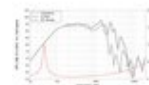

LAVOCE NBASS10-20 10" Bass Guitar Woofer Neodymium Magnet Steel Basket Driver
150 W AES, 8 ohms, 96 dB, 50 - 5000 Hz

GTIN: 4026397638189

List price: 129.71 €

incl. 19% VAT.

Features:

- For further information about this product, please refer to the Data Sheet under "Downloads"

Technical specifications:

Power:	Program: 300W Rated: 150W AES
Frequency range:	50 - 5000 Hz
Sensitivity:	96 dB
Impedance:	8 ohms
Speaker:	Woofer 10" with neodymium magnet Basket material: Steel Voice coil lows 2"
Type of speaker:	Bass guitar speaker
Weight:	1,31 kg