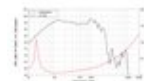

**LAVOCE SAN215.30 21" Subwoofer Neodymium Magnet Aluminium Basket Driver** 2602953  
2000 W AES, 8 ohms, 97,6 dB, 30 - 1000 Hz

GTIN:

**List price: 879.41 €**

incl. 19% VAT.

**Features:**

- For further information about this product, please refer to the Data Sheet under "Downloads"

**Package contents**

- 1 x device

**Logistic**

**Technical specifications:**

|                  |   |
|------------------|---|
| Power:           | Program: 4000W<br>Rated: 2000W AES  |
| Frequency range: | 30 - 1000 Hz  |
| Sensitivity:     | 97,6 dB   |
| Impedance:       | 8 ohms  |
| Speaker:         | Woofer 21" with neodymium magnet<br>Basket material: aluminum<br>Voice coil lows 5,3" |
| Weight:          | 17,00 kg  |