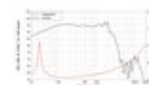

LAVOCE SAF184.05 18" Subwoofer Ferrite Magnet Aluminium Basket Driver Art. No.: 12602949
1000 W AES, 8 ohms, 96 dB, 30-2500 Hz GTIN:

List price: 308.21 €

incl. 19% VAT.

Features:

Logistic

Technical specifications:

Rated power:	1000 W AES
Program power:	2000 W
Frequency range:	30 - 2500 Hz
Sensitivity:	96 dB
Impedance:	8 ohms
Speaker:	Woofer (18") approx. 45 cm with ferrit magnet Basket material: aluminum Voice coil lows (4") approx. 10 cm
Weight:	12,40 kg