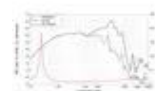

LAVOCE WAF154.03 15" Woofer, Ferrite Magnet, Aluminium Basket Driver Art. No.: 12602947
850 W AES, 8 ohms, 98 dB, 40 - 3000 Hz

GTIN:

Features:

- For further information about this product, please refer to the Data Sheet under "Downloads"

Logistic

Technical specifications:

Power:	Program: 1700W Rated: 850W AES
Frequency range:	40 - 3000 Hz
Sensitivity:	98 dB
Impedance:	8 ohms
Speaker:	Woofer 15" with ferrite magnet Basket material: aluminum Voice coil lows 4"
Weight:	11.80 kg

Scope of delivery: