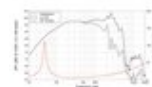

LAVOCE WAN123.00/16 12" Subwoofer Neodyme Magnet Aluminium Basket Driver 602943
500 W AES, 16 ohms, 99 dB, 50-3000 Hz

GTIN:

List price: 255.85 €

incl. 19% VAT.

Features:

- For further information about this product, please refer to the Data Sheet under "Downloads"

Package contents

- 1 x device

Logistic

Technical specifications:

Rated power:	500 W AES
Program power:	1000 W
Frequency range:	50 - 3000 Hz
Sensitivity:	99 dB
Impedance:	16 ohms
Speaker:	Woofer (12") approx. 30 cm with neodymium magnet Basket material: aluminum Voice coil lows (3") approx. 8 cm
Weight:	5,00 kg