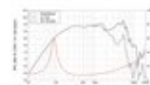

LAVOCE WSF061.52-16 6.5" Woofer Ferrite Magnet Steel Basket Driver

125 W AES, 16 ohms, 94,5 dB, 90 - 5000 Hz

Art. No.: 12602926

GTIN: 4026397690118

List price: 41.53 €

incl. 19% VAT.

Features:

- For further information about this product, please refer to the Data Sheet under "Downloads"

Package contents

- 1 x speaker

Logistic

EAN / GTIN: 4026397690118

Weight: 17,75 kg

Length: 0.41 m

Width: 0.39 m

Height: 0.22 m

Technical specifications:

Power:	Program: 250W Rated: 125W AES
Frequency range:	90 - 5000 Hz
Sensitivity:	94,5 dB
Impedance:	16 ohms
Speaker:	Woofer 6,5" with ferrit magnet Basket material: Steel Voice coil lows 1,5"
Weight:	1,96 kg