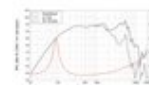

**LAVOCE WSF061.52-16 6.5" Woofer Ferrite Magnet Steel Basket Driver**

Art. No.: 12602926

125 W AES, 16 ohms, 94,5 dB, 90-5000 Hz

GTIN: 4026397690118

**List price: 45.22 €**

incl. 19% VAT.

**Features:**

- Experienced Italian R&D team with outstanding technical know-how
- Innovation-driven culture
- Superb and elegant Italian mechanical & aesthetical design
- Strictest standards and tools in testing and validation
- Modern and efficient production system with a carefully balanced level of automation
- Total Quality Management system
- Efficient logistics
- ISO 9001 certification

**Logistic**

EAN / GTIN: 4026397690118  
Weight: 17,75 kg  
Length: 0.41 m  
Width: 0.39 m  
Height: 0.22 m

**Technical specifications:**

Rated power:	125 W AES
Program power:	250 W
Frequency range:	90 - 5000 Hz
Sensitivity:	94,5 dB
Impedance:	16 ohms
Speakers:	Woofer (6.5") approx. 17 cm with ferrit magnet Basket material: Steel Voice coil lows (1.5") approx 4 cm
Weight:	1,96 kg