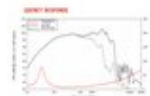

LAVOCE WAN153.01 15" Subwoofer Neodymium Magnet Aluminium Basket Driver 602828
600 W RMS, 8 ohms, 100 dB, 40 - 2000 Hz GTIN:

List price: 343.91 €

incl. 19% VAT.

Features:

- For further information about this product, please refer to the Data Sheet under "Downloads"

Package contents

- 1 x speaker

Logistic

Technical specifications:

Power:	Program: 1200W Rated: 600W RMS
Frequency range:	40 - 2000 Hz
Sensitivity:	100 dB
Impedance:	8 ohms
Speaker:	Woofer 15" with neodymium magnet Basket material: aluminum Voice coil lows 3"
Weight:	6,15 kg