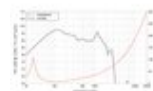

LAVOCE SAN214.50-4 21" Subwoofer Neodymium Magnet Aluminium Basket Driver 2637
1700 W AES, 4 ohms, 98,5 dB, 30 - 1000 Hz GTIN:

List price: 784.21 €

incl. 19% VAT.

Features:

- For further information about this product, please refer to the Data Sheet under "Downloads"

Package contents

- 1 x speaker

Logistic

Technical specifications:

Power:	Program: 3400W Rated: 1700W AES
Frequency range:	30 - 1000 Hz
Sensitivity:	98,5 dB
Impedance:	4 ohms
Speaker:	Woofer 21" with neodymium magnet Basket material: aluminum Voice coil lows 4,5"
Weight:	14,85 kg