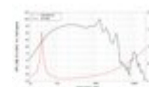

LAVOCE WAN154.01 15" Woofer Neodymium Magnet Aluminium Basket Driver Art. No.: 12602622
1000 W AES, 8 ohms, 98 dB, 40 - 1000 Hz GTIN: 4026397624700

List price: 391.51 €

incl. 19% VAT.

Features:

- For further information about this product, please refer to the Data Sheet under "Downloads"

Package contents

- 1 x device

Logistic

EAN / GTIN: 4026397624700

Weight: 11,00 kg

Length: 0.45 m

Width: 0.45 m

Height: 0.24 m

Technical specifications:

Power:	Program: 2000W Rated: 1000W AES
Frequency range:	40 - 1000 Hz
Sensitivity:	98 dB
Impedance:	8 ohms
Speaker:	Woofer 15" with neodymium magnet Basket material: aluminum Voice coil lows 4"
Weight:	8,30 kg