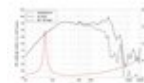

**LAVOCE WSF102.50 10" Woofer Ferrite Magnet Steel Basket Driver**

250 W AES, 8 ohms, 97,5 dB, 60 - 2000 Hz

Art. No.: 12602543

GTIN:

**List price: 113.05 €**

incl. 19% VAT.

**Features:**

- For further information about this product, please refer to the Data Sheet under "Downloads"

**Package contents**

- 1 x device

**Logistic**

**Technical specifications:**

Power:	Program: 500W Rated: 250W AES
Frequency range:	60 - 2000 Hz
Sensitivity:	97,5 dB
Impedance:	8 ohms
Speaker:	Woofer 10" with ferrit magnet Basket material: Steel Voice coil lows 2,5"
Weight:	4,46 kg