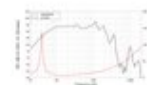

LAVOCE WAF154.02 15" Subwoofer Ferrite Magnet Aluminium Basket Driver Art. No.: 12602535
800 W AES, 8 ohms, 96 dB, 40-1000 Hz GTIN: 4026397624724

List price: 279.65 €

incl. 19% VAT.

Features:

- Experienced Italian R&D team with outstanding technical know-how
- Innovation-driven culture
- Superb and elegant Italian mechanical & aesthetical design
- Strictest standards and tools in testing and validation
- Modern and efficient production system with a carefully balanced level of automation
- Total Quality Management system
- Efficient logistics
- ISO 9001 certification

Logistic

EAN / GTIN: 4026397624724
Weight: 12,30 kg
Length: 0.45 m
Width: 0.45 m
Height: 0.23 m

Technical specifications:

| | |
|------------------|--|
| Rated power: | 800 W AES |
| Program power: | 1600 W |
| Frequency range: | 40 - 1000 Hz |
| Sensitivity: | 96 dB |
| Impedance: | 8 ohms |
| Speakers: | Woofer (15") approx. 38 cm with ferrit magnet Basket material: aluminum Voice coil lows (4") approx. 10 cm |
| Weight: | 10,15 kg |