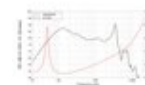

**LAVOCE SSF122.50L 12" Subwoofer Ferrite Magnet Steel Basket Driver**

Art. No.: 12602527

400 W AES, 8 ohms, 93 dB, 40-500 Hz

GTIN: 4026397635140

**List price: 160.65 €**

incl. 19% VAT.

**Features:**

- Experienced Italian R&D team with outstanding technical know-how
- Innovation-driven culture
- Superb and elegant Italian mechanical & aesthetical design
- Strictest standards and tools in testing and validation
- Modern and efficient production system with a carefully balanced level of automation
- Total Quality Management system
- Efficient logistics
- ISO 9001 certification

**Logistic**

EAN / GTIN: 4026397635140  
 Weight: 10,19 kg  
 Length: 0.36 m  
 Width: 0.36 m  
 Height: 0.19 m

**Technical specifications:**

Rated power:	400 W AES
Program power:	800 W
Frequency range:	40 - 500 Hz
Sensitivity:	93 dB
Impedance:	8 ohms
Speakers:	Woofer (12") approx 30 cm with ferrit magnet Basket material: Steel Voice coil lows (2.5") approx. 6.35 cm
Weight:	9,80 kg