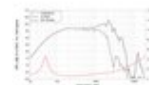

LAVOCE WSF122.02 12" Woofer Ferrite Magnet Steel Basket Driver

200 W AES, 8 ohms, 97,5 dB, 50 - 3000 Hz

Art. No.: 12602525

GTIN: 4026397632705

List price: 89.13 €

incl. 19% VAT.

Features:

- For further information about this product, please refer to the Data Sheet under "Downloads"

Technical specifications:

Power:	Program: 400W Rated: 200W AES
Frequency range:	50 - 3000 Hz
Sensitivity:	97,5 dB
Impedance:	8 ohms
Speaker:	Woofer 12" with ferrit magnet Basket material: Steel Voice coil lows 2"
Weight:	3,50 kg