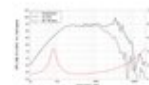

LAVOCE WSF081.82 8" Woofer Ferrite Magnet Steel Basket Driver

150 W AES, 8 ohms, 96 dB, 80 - 5000 Hz

Art. No.: 12602515

GTIN: 4026397632484

List price: 53.43 €

incl. 19% VAT.

Features:

- For further information about this product, please refer to the Data Sheet under "Downloads"

Package contents

- 1 x device

Logistic

EAN / GTIN: 4026397632484

Weight: 3,20 kg

Length: 0.27 m

Width: 0.27 m

Height: 0.14 m

Technical specifications:

Power:	Program: 300W Rated: 150W AES
Frequency range:	80 - 5000 Hz
Sensitivity:	96 dB
Impedance:	8 ohms
Speaker:	Woofer 8" with ferrit magnet Basket material: Steel Voice coil lows 1,8"
Weight:	2,46 kg