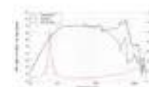

LAVOCE WAF061.80 6.5" Woofer, Ferrite, Aluminium Basket Driver

150 W AES, 8 ohms, 91 dB, 65 - 5000 Hz

Art. No.: 12602514

GTIN: 4026397635003

Features:

- For further information about this product, please refer to the Data Sheet under "Downloads"

Technical specifications:

Power:	Program: 300W Rated: 150W AES
Frequency range:	65 - 5000 Hz
Sensitivity:	91 dB
Impedance:	8 ohms
Speaker:	Woofer 6.5" with ferrit magnet Basket material: aluminum Voice coil lows 1.8"
Weight:	2.26 kg

Logistic

EAN / GTIN: 4026397635003
Weight: 2,50 kg
Length: 0.20 m
Width: 0.18 m
Height: 0.10 m

Scope of delivery:

1 x device