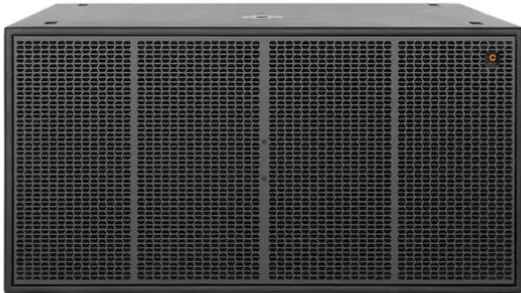

## ACS218 Subwoofer Active

2 x 18" active subwoofer with DSP and 3000 W for the ACS10 line array system

**Art. No.: 11043716**

GTIN:

**List price: on demand €**  
incl. 19% VAT.

## ACS218 Subwoofer Active

2 x 18" active subwoofer with DSP and 3000 W for the ACS10 line array system

**Art. No.: 11043716**

GTIN:

### Features:

- Clean and deep reproduction
- Premium custom made driver
- Heavy braced cabinet for vibration free dynamic response
- Rubberized Polyurea coating
- Wheels optional
- 8 x rubber feet
- integrated amplifier module
- Digital signal processor
- DSP presets: FLAT; KICK; DEEP
- The device is cooled by temperature-controlled fan
- Monochrome LCD display
- For further information about this product, please refer to the Data Sheet under "Downloads"