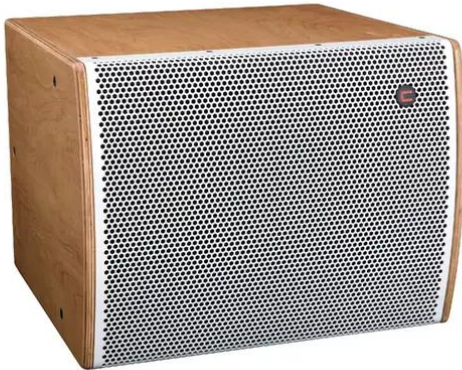

## iFIX17S G2 Vented Subwoofer natural/white

Compact 18" subwoofer with 1000 W AES power

**Art. No.: 11043638**

GTIN:

### Features:

---

- Incredible deep tones from ultra compact cabinet
- High efficiency for incredible SPL to size ratio
- Heavy braced cabinet for vibration free dynamic response
- Birch multiplex cabinet with tongue and groove assembly
- With rigging points
- Available in various colors
- For further information about this product, please refer to the Data Sheet under "Downloads"