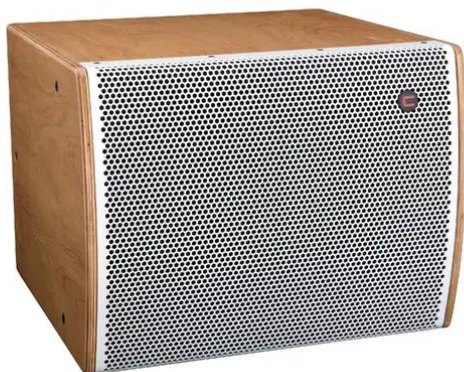

iFIX17S G2 Vented Subwoofer natural/white

Compact 18" subwoofer with 1000 W AES power

Art. No.: 11043638

GTIN:

List price: on demand €
incl. 19% VAT.

iFIX17S G2 Vented Subwoofer natural/white

Compact 18" subwoofer with 1000 W AES power

Art. No.: 11043638

GTIN:

Features:

- Incredible deep tones from ultra compact cabinet
- High efficiency for incredible SPL to size ratio
- Heavy braced cabinet for vibration free dynamic response
- Birch multiplex cabinet with tongue and groove assembly
- With rigging points
- Available in various colors
- For further information about this product, please refer to the Data Sheet under "Downloads"