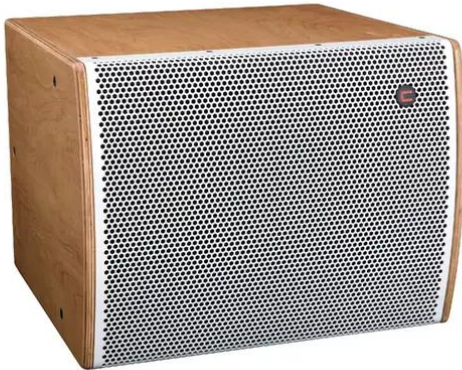

iFIX17S Vented Subwoofer natural/white

Impressive 17" woofer, compact design

Art. No.: 11043627

GTIN:

List price: on demand €
incl. 19% VAT.

iFIX17S Vented Subwoofer natural/white

Impressive 17" woofer, compact design

Art. No.: 11043627

GTIN:

Features:

- Real 700 W RMS with accurate deep tones
- Long excursion 17.5" LF drivers with ± 8.5 mm linear Xmax
- Incredible deep tones from ultra compact cabinet
- High efficiency for incredible SPL to size ratio
- Six M8 flying points for added versatility
- Heavy braced cabinet for vibration free dynamic response
- Birch multiplex cabinet with tongue and groove assembly
- With rigging points
- Any RAL color available on request
- Available in various colors
- For application areas such as: Theater; sports centres/gyms; clubs/dancing school; restaurants, bars and hotels