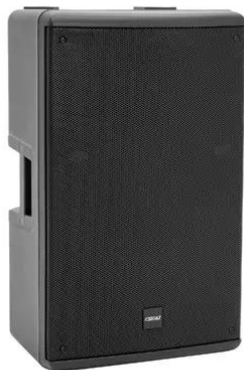

## KX-P215A 2-way Speaker, active, DSP

Active speaker with 15" woofer, 1" driver, 700 W RMS,

**Art. No.: 11041181**  
GTIN: 4026397743937

### Features:

---

- Active PA speaker system for touring applications and permanent installations
- Versatile setup options with the KX subwoofer and specially tuned presets
- High-quality and sturdy PP cabinet with internal bracing, qualified for suspension
- DSP-controlled biamp amplifier (class D)
- 2-way bass-reflex system
- Line input (XLR/6.3 mm jack) with separate level control
- Mic/line input (XLR/6.3 mm jack) with separate level control
- Mixed output for linking further active speaker systems
- Digital signal processor FIR Filter
- DSP presets: LIVE; MONITOR; MUSIC; SPEECH; SUB; FLAT
- The device is cooled by passive convection cooling
- With rigging points
- Black metal grille with acoustic foam
- 3 Rugged carrying handles