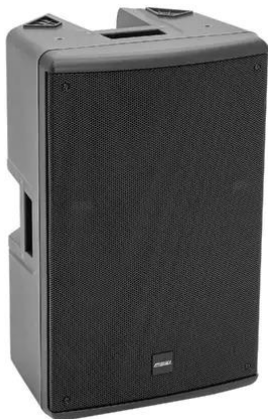

PSSO®

KX-P212A 2-way Speaker, active, DSP

Active speaker with 12" woofer, 1" driver, 700 W RMS,

Art. No.: 11041180

GTIN: 4026397743920

PSSO®

KX-P212A 2-way Speaker, active, DSP

Active speaker with 12" woofer, 1" driver, 700 W RMS,

Art. No.: 11041180

GTIN: 4026397743920

Features:

- Active PA speaker system for touring applications and permanent installations
- Versatile setup options with the KX subwoofer and specially tuned presets
- High-quality and sturdy PP cabinet with internal bracing, qualified for suspension
- DSP-controlled biamp amplifier (class D)
- 2-way bass-reflex system
- Line input (XLR/6.3 mm jack) with separate level control
- Mic/line input (XLR/6.3 mm jack) with separate level control
- Mixed output for linking further active speaker systems
- Digital signal processor FIR Filter
- DSP presets: LIVE; MONITOR; MUSIC; SPEECH; SUB; FLAT
- The device is cooled by passive convection cooling
- With rigging points
- Black metal grille with acoustic foam
- 3 Rugged carrying handles