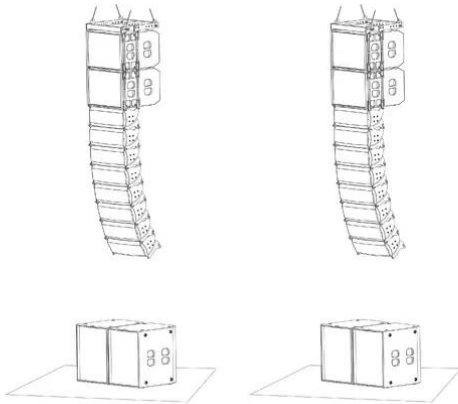

## CLA Basic System MK2 L complete

Compact line array for permanent installations and touring purposes

**Art. No.: 11041058**

GTIN:

### Features:

---

- Large basis set suitable for large open airs
- Time saving 2-man installation directly from the transport case
- Low weight of the whole construction and reduced demands for the flying points
- Tight locking pins eliminating vibration noise
- Flying hardware regularly tested by an independent and accredited testing institute
- The set includes four CLA-115 bass reflex subwoofers, four CLA-118 floor subwoofers and sixteen CLA-228 MKII tops as well as two matching flying brackets
- <p>PSSO CLA-118 Floor Subwoofer
- <h2 class="featureSatz">18" bassreflex subwoofer with 800 W RMS</h2>Powerful bassreflex subwoofer
- 45 cm woofer (18") with 115 mm voice coil with aluminum chassis
- Housing made of several layer 18 mm birch plywood
- Extremely rugged surface finish
- Integrated locking-system for optional wheel boards
- 8 rubber feet with fitting sinkings