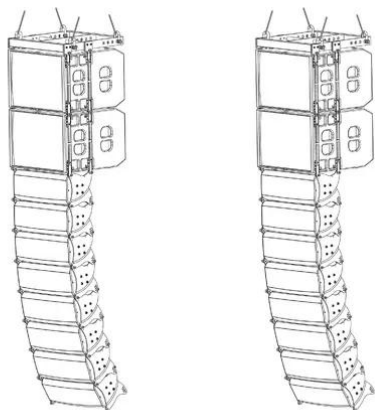

## CLA Basic System MK2 M complete

Compact line array for permanent installations and touring purposes

**Art. No.: 11041057**

GTIN:

### Features:

---

- Medium basis set most suitable for live music or clubs with several hundred people, also applicable as groundstack
- Time saving 2-man installation directly from the transport case
- Low weight of the whole construction and reduced demands for the flying points
- Tight locking pins eliminating vibration noise
- Flying hardware regularly tested by an independent and accredited testing institute
- The set includes four CLA-115 bass reflex subwoofers and 16 CLA-228 MKII tops as well as two matching flying brackets
- PSSO CLA-115 LINE ARRAY Subwoofer
- 15" bassreflex subwoofer with 500 W RMS
- Compact line array for permanent installations and touring purposes
- Powerful bassreflex subwoofer
- 38 cm woofer (15") with 100 mm voice coil with aluminum chassis
- Housing made of several layer 15 mm birch plywood
- Extremely rugged surface finish