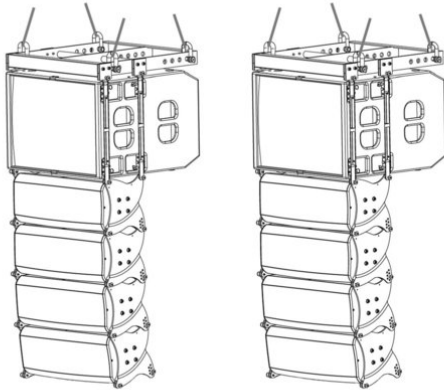

## CLA Basic System MK2 S complete

Compact line array for permanent installations and touring purposes

Art. No.: 11041056  
GTIN:

**The article is no longer in our assortment.**

All rights reserved. Subject to change without notice. Errors and omissions excepted.  
Illustration only. Actual item may differ from photo.

### Features:

---

- Compact line array for permanent installations and touring purposes
- Small basis set most suitable for live music or clubs with several hundred people, also applicable as groundstack
  - Time saving 2-man installation directly from the transport case
  - Low weight of the whole construction and reduced demands for the flying points
  - Tight locking pins eliminating vibration noise
  - Flying hardware regularly tested by an independent and accredited testing institute
  - The set includes two CLA-115 bass reflex subwoofers and eight CLA-228 MKII tops as well as two matching flying brackets

Package contents

- 1 x bass, 1 x top

**PSSO CLA-115 LINE ARRAY Subwoofer**

15" bass reflex subwoofer with 3500 W RMS  
All rights reserved. Subject to change without notice. Errors and omissions excepted.  
Illustration only. Actual item may differ from photo.