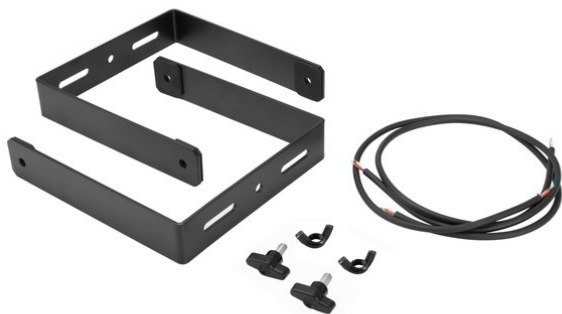

MOLLY-6 Extension Bracket black 2x

Art. No.: 11039054
GTIN: 4026397684360

List price: 35.58 €
incl. 19% VAT.

MOLLY-6 Extension Bracket black 2x

Art. No.: 11039054
GTIN: 4026397684360

Features:

-
- 2 x mounting bracket, 2 x speaker cable, 1 x knurled screw, 1 x nut