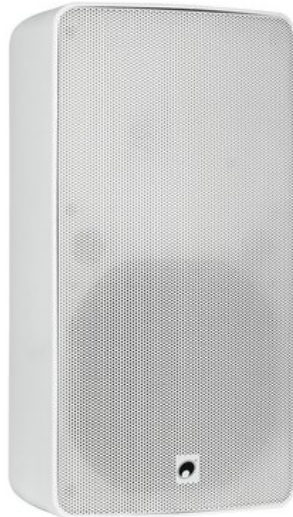

OMNITRONIC ODP-208T Installation Speaker 100V white

Weather-proof 8" wall speaker (IP65) with mount, 150 W RMS

Art. No.: 11036961

GTIN: 4026397629798

List price: 320.11 €

incl. 19% VAT.

Description:

Great sound - also runs with 100 volts

The speakers have a brilliant sound pattern and are available in a low ohm (16 ohms) and in a 100 V version. These two cover both small and large installations. A rotatable mounting bracket is included in the delivery. A swivel wall mount with matching colors is optionally available.

With their weatherproofed (IP65) plastic cabinet the ODP speakers are well prepared for outdoor use, indoor use is of course also possible.

Features:

- 2-way system with 20 cm woofer (8") and 2.5 cm dome tweeter (1")
- Durable plastic cabinet with metal grille
- Power selector switch with 16 ohms operating position
- Screw plug terminal for easy handling
- With Mounting bracket
- Suitable for outdoor use IP65
- For application areas such as: Trade fair and shop fitting; restaurants, bars and hotels; product presentations and lectures

Length: 0.36 m

Width: 0.30 m

Height: 0.50 m

Technical specifications:

IP classification:	IP65
Power:	Program: 300W Rated: 150W RMS
Frequency range:	60 - 18000 Hz
Sensitivity:	94 dB (1W/1m)
Max. SPL:	116 dB
Dispersion angle:	90° x 50°
Impedance:	Public address systems 100V; 16 ohms
Attachment system:	Mounting bracket
Power tapping:	37,5W; 70W; 150W RMS via Selector switch switchable
Connections:	Input: speaker via screw terminal
Crossover frequency:	2300 Hz
Speaker:	1 x woofer 8" Voice coil lows 2" 1 x Calottes highs 1" Voice coil calotte tweeter 1"
Type of speaker:	Compact cabinet speaker; On-ceiling/on-wall speaker
Color:	White
Dimensions:	Width: 24,1 cm Depth: 28,5 cm Height: 45 cm
Weight:	10,90 kg