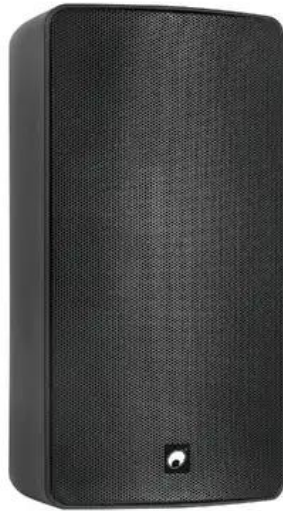

OMNITRONIC ODP-208T Installation Speaker 100V black

Weather-proof 8" wall speaker (IP65) with mount, 150 W RMS

Art. No.: 11036960

GTIN: 4026397722994

Description:

Great sound - also runs with 100 volts

You want reliable and balanced sound for your bar, restaurant, shop or the conference area of your hotel? You need indoor and outdoor speakers? With the OPD series you get powerful installation speakers that meets all your requirements.

The speakers have a brilliant sound pattern and are available in a low ohm (16 ohms) and in a 100 V version. These two cover both small and large installations. A rotatable mounting bracket is included in the delivery. A swivel wall mount with matching colors is optionally available.

With their weatherproofed (IP65) plastic cabinet the ODP speakers are well prepared for outdoor use, indoor use is of course also possible.

Features:

- 2-way system with 20 cm woofer (8") and 2.5 cm dome tweeter (1")
- Durable plastic cabinet with metal grille
- Power selector switch with 16 ohms operating position
- Screw plug terminal for easy handling
- With mounting bracket
- Black aluminum grille with acoustic foam
- Suitable for outdoor use IP65
- For application areas such as: Trade fair and shop fitting; restaurants, bars and hotels; product presentations and lectures