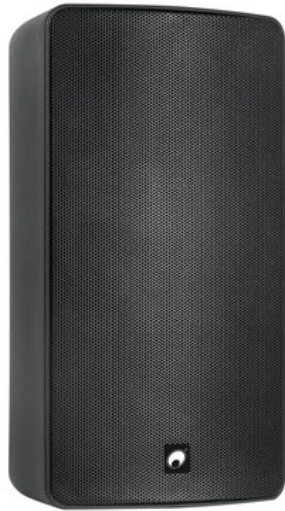

## OMNITRONIC ODP-208T Installation Speaker 100V black

Weather-proof 8" wall speaker (IP65) with mount, 150 W RMS

Art. No.: 11036960

GTIN: 4026397629781

**List price: 320.11 €**

incl. 19% VAT.

The speakers have a brilliant sound pattern and are available in a low ohm (16 ohms) and in a 100 V version. These two cover both small and large installations. A rotatable mounting bracket is included in the delivery. A swivel wall mount with matching colors is optionally available.

With their weatherproofed (IP65) plastic cabinet the ODP speakers are well prepared for outdoor use, indoor use is of course also possible.

### Features:

- 2-way system with 20 cm woofer (8") and 2.5 cm dome tweeter (1")
- Durable plastic cabinet with metal grille
- Power selector switch with 16 ohms operating position
- Screw plug terminal for easy handling
- With Mounting bracket
- Black aluminum grille with acoustic foam
- Suitable for outdoor use IP65
- For application areas such as: Trade fair and shop fitting; restaurants, bars and hotels; product presentations and lectures