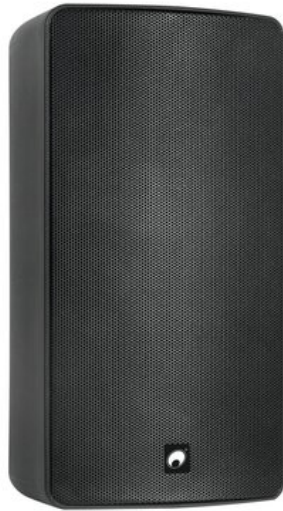

OMNITRONIC ODP-208 Installation Speaker 16 ohms black

Weather-proof 8" wall speaker (IP65) with mount, 150 W RMS

Art. No.: 11036958

GTIN: 4026397629767

List price: 272.51 €

incl. 19% VAT.

Description:

Great sound - also runs with 100 volts

The speakers have a brilliant sound pattern and are available in a low ohm (16 ohms) and in a 100 V version. These two cover both small and large installations. A rotatable mounting bracket is included in the delivery. A swivel wall mount with matching colors is optionally available.

With their weatherproofed (IP65) plastic cabinet the ODP speakers are well prepared for outdoor use, indoor use is of course also possible.

Features:

- 16-ohm PA speaker systems with an excellent sound for general applications
- 2-way system with 20 cm woofer (8") and 2.5 cm dome tweeter (1")
- Durable plastic cabinet with metal grille
- Screw plug terminal for easy handling
- With Mounting bracket
- Suitable for outdoor use IP65
- For application areas such as: Trade fair and shop fitting; restaurants, bars and hotels; product presentations and lectures

Length: 0.37 m

Width: 0.30 m

Height: 0.50 m

Technical specifications:

IP classification:	IP65
Power:	Program: 300W Rated: 150W RMS
Frequency range:	60 - 18000 Hz
Sensitivity:	94 dB (1W/1m)
Max. SPL:	116 dB
Dispersion angle:	90° x 50°
Impedance:	16 ohms
Attachment system:	Mounting bracket
Connections:	Speaker via screw terminal
Crossover frequency:	2300 Hz
Speaker:	1 x woofer 8" Voice coil lows 2" 1 x Calottes highs 1" Voice coil calotte tweeter 1"
Type of speaker:	Compact cabinet speaker; On-ceiling/on-wall speaker
Color:	Black
Dimensions:	Width: 24,1 cm Depth: 28,5 cm Height: 45 cm
Weight:	9,40 kg