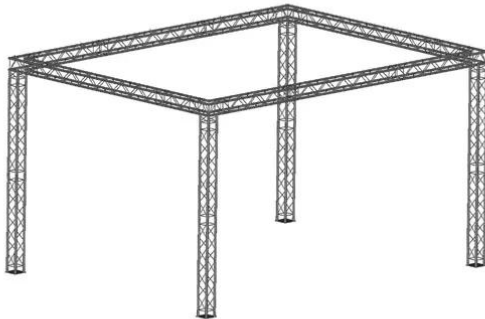

## QUADLOCK 6082 Karree 3,5x3,5x3m

Art. No.: 09009944

GTIN:

#### ALUTRUSS QUADLOCK 6082L-30 3-way Corner 90°

4-point truss system

- Strong EN-AW 6082 alloy for high loads
- High-quality aluminum-tubes with 50 mm in diameter
- Low weight
- Distance center - center: 240 mm
- Easy installation
- Trusspipe: 50 mm
- Made in Europe
- For application areas such as: Theater; Trade fair and shop fitting; clubs/dancing school