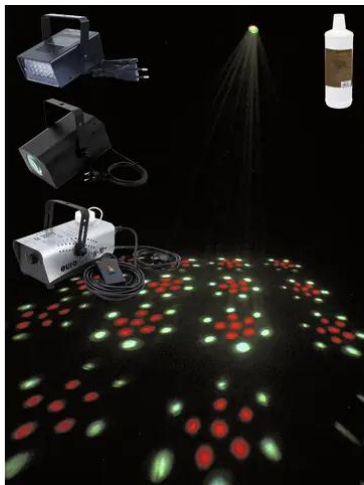

eurolite®

Set EUROLITE LED Party small

Art. No.: 09000224

GTIN:

eurolite®

Set EUROLITE LED Party small

Art. No.: 09000224

GTIN:

Features:

EUROLITE LED FE-19 Flower Effect

Simple flower effect with matrix projections

- Compact design
- 18 LEDs 5 mm R/G/B
- Color macros changing
- Flower effect; multi beam effect
- The device is cooled by passive convection cooling
- Control via stand-alone; sound to light via microphone
- With a beam angle of 42°
- For application areas such as: Party room; small rental
- Application possibility: Suspended; on stand

EUROLITE LED Disco Strobe white, sound

Compact strobe with 24 LEDs and sound control

- Small strobe effect with 24 white LEDs