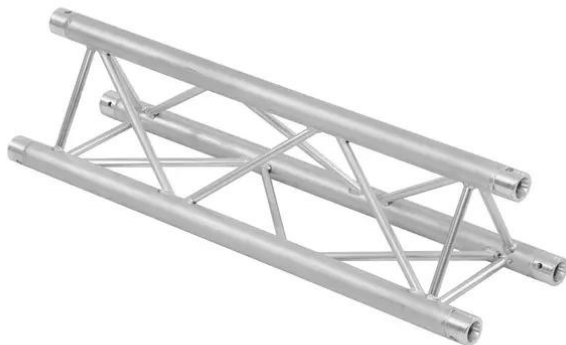

Set TRILOCK 6082-2000 + Trusswagen Kombi

Art. No.: 09000052

GTIN:

Set TRILOCK 6082-2000 + Trusswagen Kombi

Art. No.: 09000052

GTIN:

Features:

ALUTRUSS TRILOCK 6082-2000 3-way Cross Beam

3-point truss system

- Low weight
- Easy installation
- Trusspipe: 50 mm
- TÜV Süd certified
- For application areas such as: Theater; Trade fair and shop fitting; clubs/dancing school
- For further information about this product, please refer to the Data Sheet under "Downloads"

ALUTRUSS Truss Transport Board Combo incl. 3 Wheels

Transport cart with castors for QUADLOCK and TRILOCK truss elements