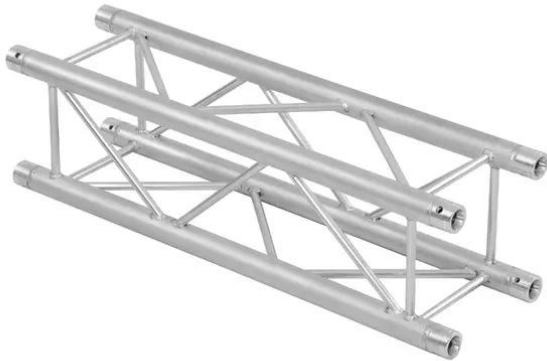

alutruss

Set QUADLOCK 6082-2000 + Trusswagen Kombi

Art. No.: 09000050

GTIN:

All rights reserved. Subject to change without notice. Errors and omissions excepted.
Illustration only. Actual item may differ from photo.

alutruss

Set QUADLOCK 6082-2000 + Trusswagen Kombi

Art. No.: 09000050

GTIN:

Features:

ALUTRUSS QUADLOCK 6082-2000 4-way Cross Beam

4-point truss system

- Strong EN-AW 6082 alloy for high loads
- High-quality aluminum-tubes with 50 mm in diameter
- Low weight
- Distance center - center: 240 mm
- Easy installation
- Trusspipe: 50 mm
- TÜV Süd certified
- For application areas such as: Theater; Trade fair and shop fitting; clubs/dancing school
- For further information about this product, please refer to the Data Sheet under "Downloads"

ALUTRUSS Truss Transport Board Combo incl. 3 Wheels

Transport cart with castors for QUADLOCK and TRILOCK truss elements

All rights reserved. Subject to change without notice. Errors and omissions excepted.
Illustration only. Actual item may differ from photo.