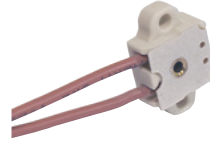

# OMNILUX®

No. 9450010C  
**OMNILUX Base Socket G-5.3 (multi mirror)**

No. 94500120  
**OMNILUX GU-10 Socket (Cable 15cm)**

No. 9450012C  
**OMNILUX G-6.35 Socket**

No. 9450018C  
**OMNILUX Socket G-4 with Cables**

No. 9450030C..... GX-9.5 & GY-9.5  
No. 94501010..... GY-9.5  
**OMNILUX Base Socket G-9.5**

No. 9450041C  
**OMNILUX Socket DX-420B for GY16 Base**

No. 9450045C..... for G22 Base  
No. 9450046C..... for GY22 Base  
**OMNILUX Socket DX-124B**