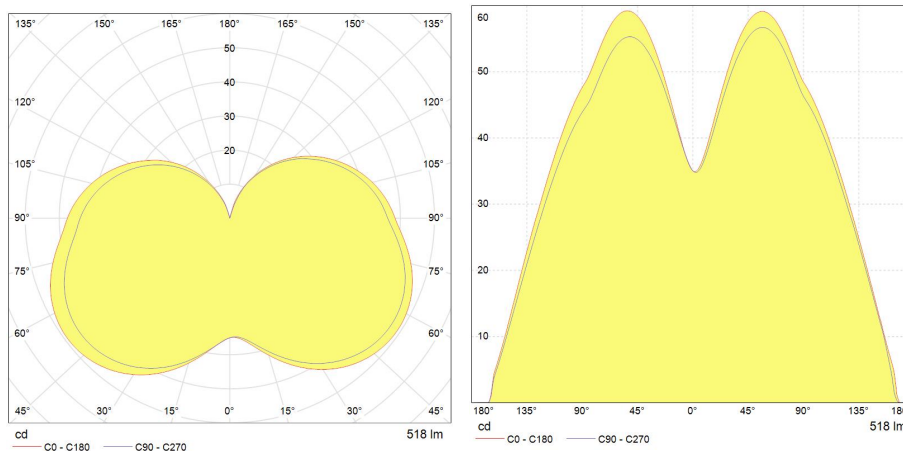

## Product data

Product Code	93023175
Bulb Finish	White
Bulb Diameter [mm]	37
Nominal Length [mm]	116
Net weight per piece [g]	50
Brand	GE BX
Cap/Base	E27

## Performance data

Nominal beam angle [°]	240
Energy efficiency class (EEC)	A+
Rated life L70/B50 [h]	15000
Power factor	0.7
Nominal correlated colour temperature (CCT) [K]	3000
Nominal lumens [lm]	470
Colour Rendering Index (CRI) [Ra]	80

## Electrical data

Nominal lamp power factor..	0.7
Number of switching cycles	100000
Dimming Capability	No
Nominal power [W]	6

## Photometric Data