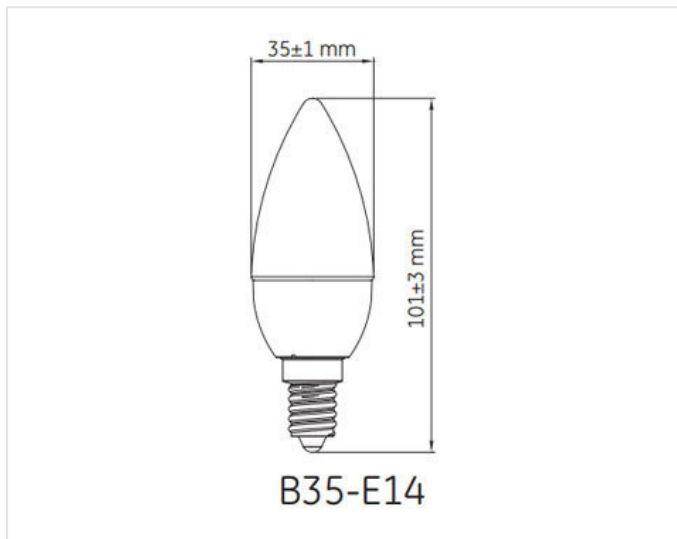

Technical drawing

Downloads & Links

[Go to the catalog site (HTTP)](#)

[Product datasheet (PDF)](#)

[Dimming compatibility (HTTP)](#)

[LED Lighting Solutions - Catalogue (EN) (PDF)](#)

[Lighting design tools & calculators (HTTP)](#)

[Candle range Datasheets (HTTP)](#)

[GE Energy Smart™ Candle Dimmable range images (HTTP)](#)

[Certificate for the Quality Management System of GE Lighting EMEA (PDF)](#)

[Certificate for the Environmental Management System of GE Lighting EMEA (PDF)](#)