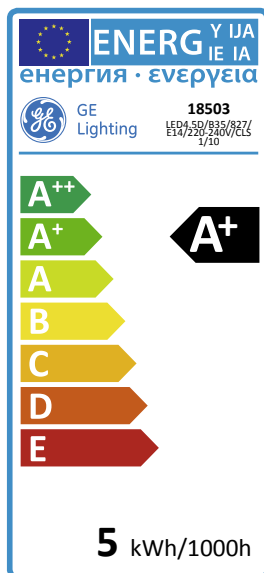

GE
Lighting

5
kWh/1000h

A+
energy class

60
lumens/watt

GE Energy Smart™ Candle Dimmable LED4.5D/B35/827/E14/220-240V/CLS 1/10 **18503**

Product information

GE's new sparkling clear and soft white finished candle range of LED Decorative lamps offers superb performance with high quality aesthetics and great reliability. Features such as standard IEC dimensions, 20,000 hours rated life and wide dimming compatibility combine to make this a highly desirable product range for 25W and 40W Halogen lamps with only 4.5W and 6W.

Application areas

- Retail
- Office
- Hospitality
- Home

Product data

Cap/Base	E14
Bulb Shape	Candle
Bulb Finish	Clear
Bulb Diameter [mm]	35
Bulb maximum overall diameter [mm]	36
Maximum Overall Length [mm]	101
Net weight per piece [g]	60
Gross weight per piece [g]	80
Brand	General Electric (GE)

Performance data

Colour Rendering Index (CRI) [Ra]	80
Nominal correlated colour temperature (CCT) [K]	2700
Nominal lumens [lm]	270
Rated Lumens [lm]	270
Nominal useful lumens [lm]	270
Energy efficiency class (EEC)	A+
Rated life L70/B50 [h]	20000
Weighted energy consumption [kWh/1000h]	4.5

Electrical data

Nominal power [W]	4.5
Rated power [W]	45
Nominal lamp power factor	0.9
Nominal lamp voltage [V]	230
Lamp Current [A]	30
Operating Temperature (MAX) [°C]	65
Run-up time (sec)	<0.5
Starting time (sec)	<0,5
Number of switching cycles	40000
Dimming Capability	Yes