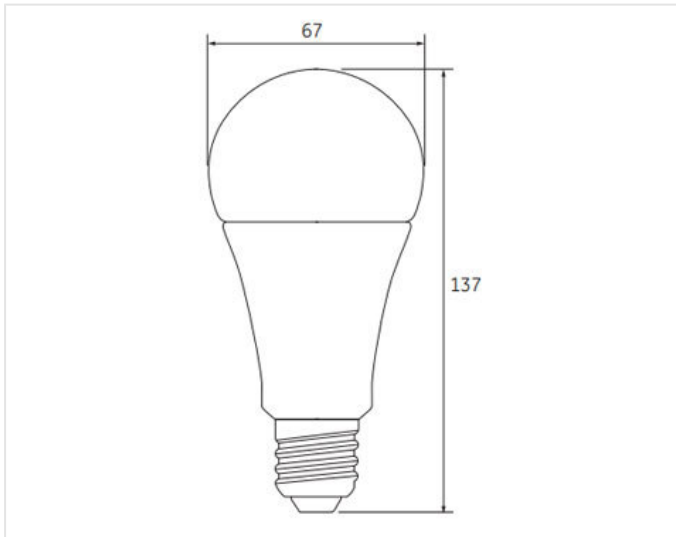

Technical drawing