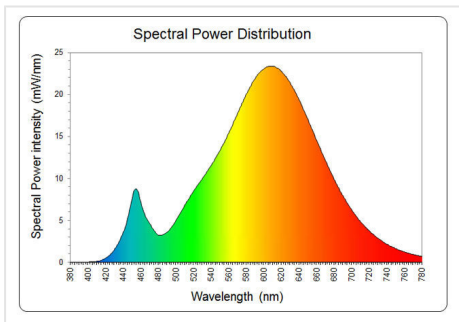

Spectral distribution