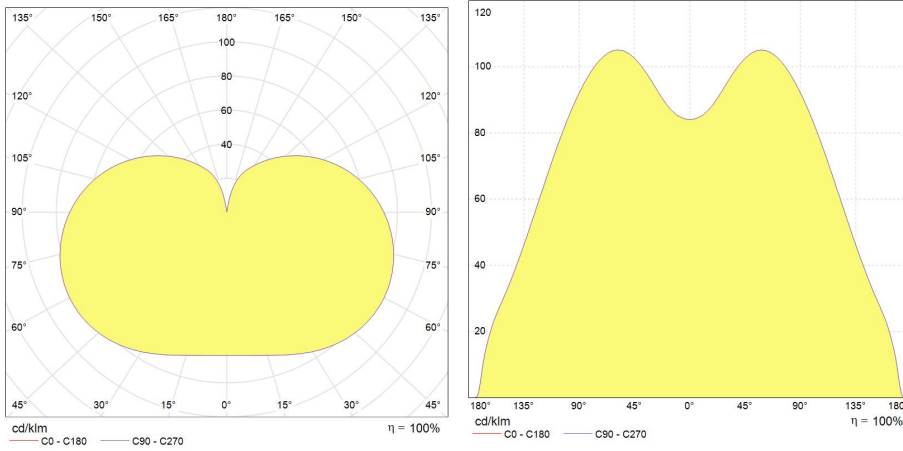

Photometric Data