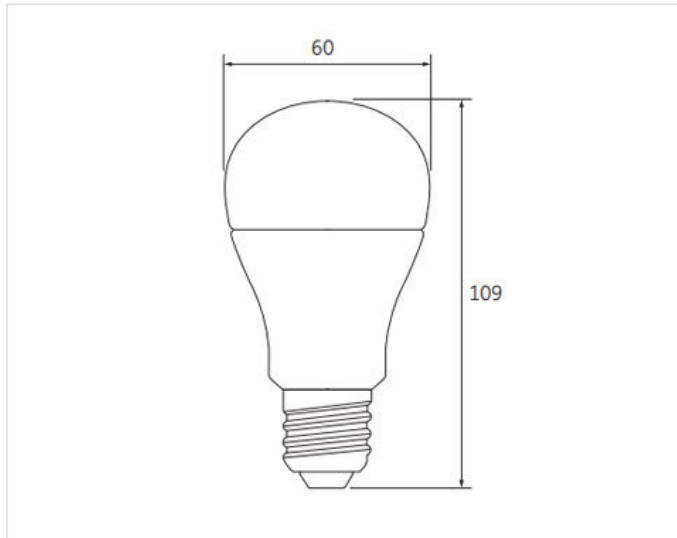

Technical drawing

Downloads & Links

[Go to the catalog site (HTTP)](#)

[LED Lighting Solutions - Catalogue (PDF)](#)

[Lighting design tools & calculators (HTTP)](#)

[GLS Bulb range Datasheets (HTTP)](#)

[GE Energy Smart™ GLS Dimmable range images (HTTP)](#)

[Certificate for the Quality Management System of GE Lighting EMEA (PDF)](#)

[Certificate for the Environmental Management System of GE Lighting EMEA (PDF)](#)