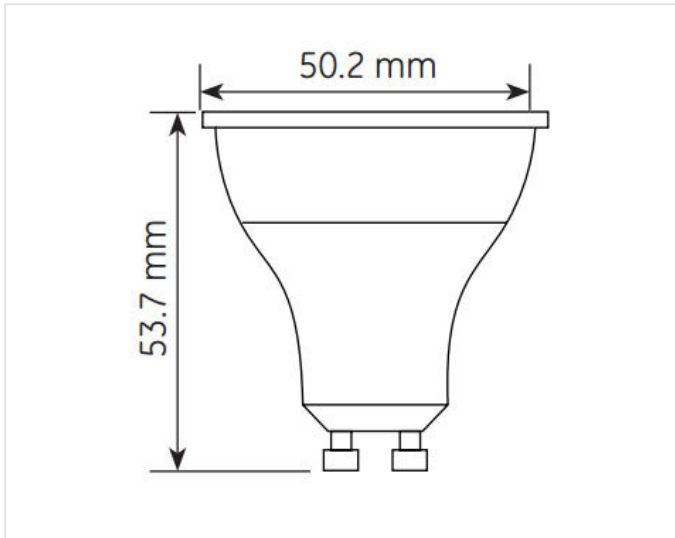

Technical drawing

Downloads & Links

[Go to the catalog site (HTTP)](#)

[Product datasheet (PDF)](#)

[High-resolution image (JPG)](#)

[LED Lighting Solutions - Catalogue (PDF)](#)

[Lighting design tools & calculators (HTTP)](#)

[GU10 range Datasheets (HTTP)](#)

[GE Energy Smart™ GU10 Dimmable range images (HTTP)](#)

[Certificate for the Quality Management System of GE Lighting EMEA (PDF)](#)

[Certificate for the Environmental Management System of GE Lighting EMEA (PDF)](#)