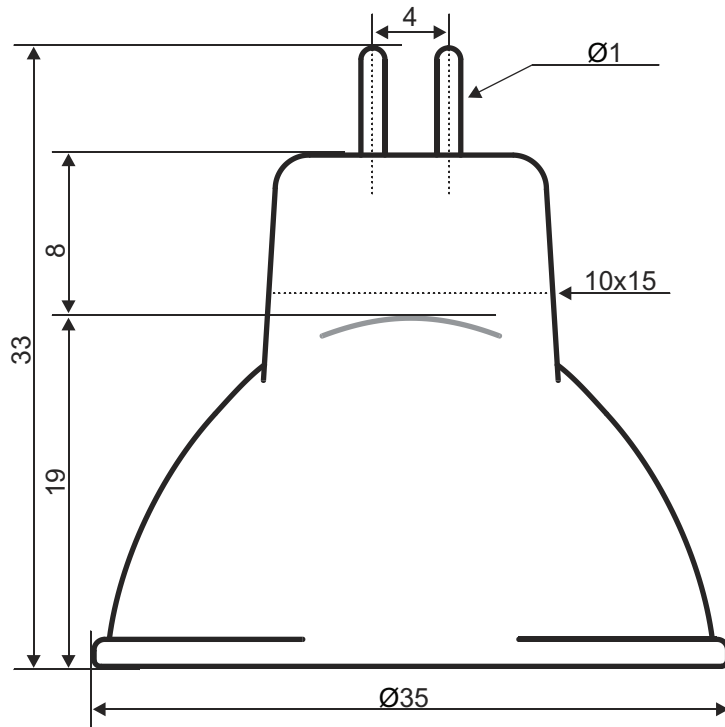

OMNILUX MR-11 12V/20W G-4 SP FTB
91205870

all dimensions are in **mm**