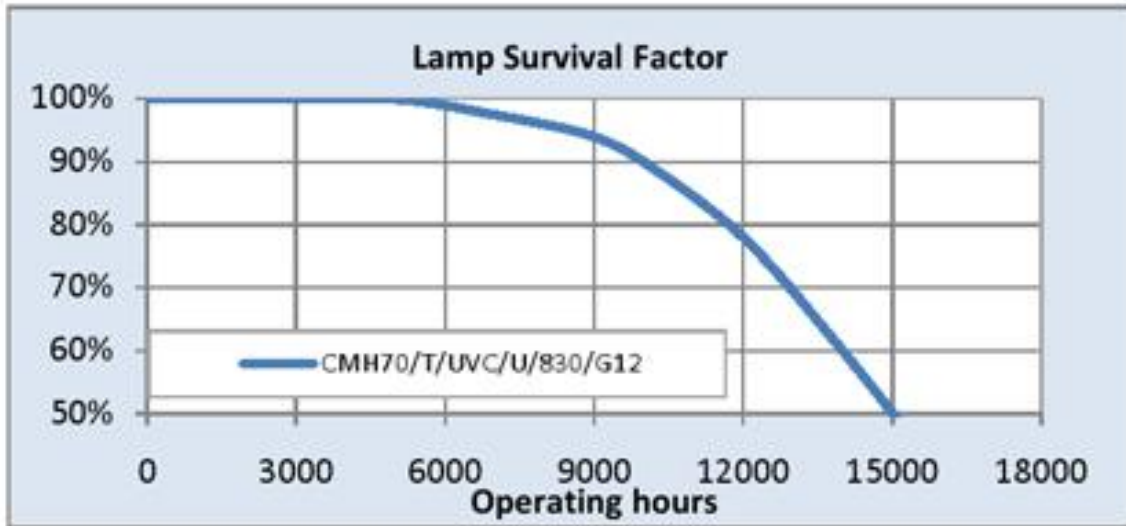

Survival data

Downloads & Links

[Go to the catalog site (HTTP)](#)

[Photometry (IES)](#)

[HID Lamps Spectrum Catalogue (EN) (PDF)](#)

[ConstantColor™ CMH Ultra Brochure (PDF)](#)

[ConstantColor™ White Light CMH Brochure (PDF)](#)

[ConstantColor™ CMH G12 Data sheet (PDF)](#)

[Lighting design tools & calculators (HTTP)](#)

[High-res images / Technical drawings (HTTP)](#)

[Certificate for the Quality Management System of GE Lighting EMEA (PDF)](#)

[Certificate for the Environmental Management System of GE Lighting EMEA (PDF)](#)