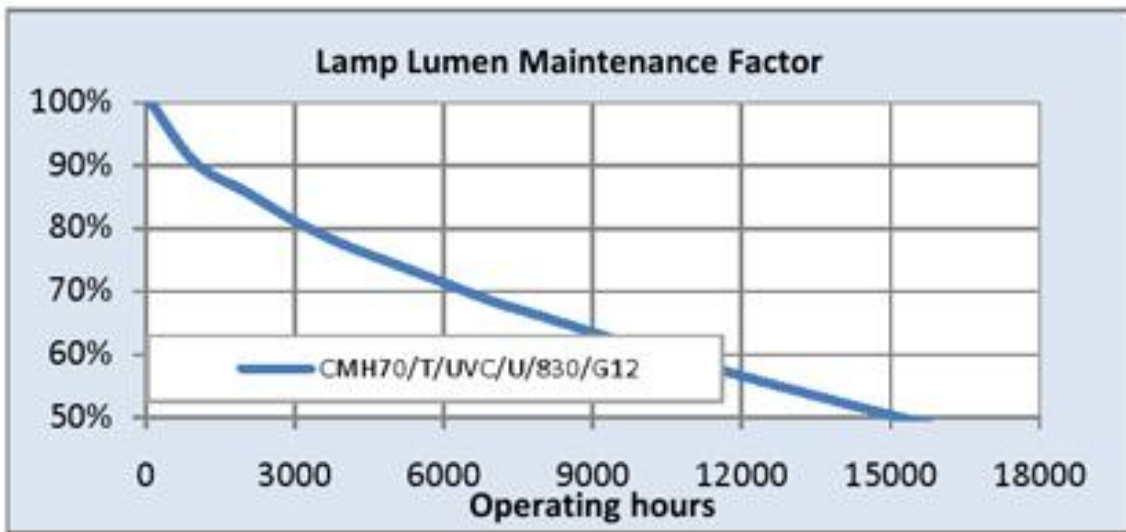

Lumen maintenance data