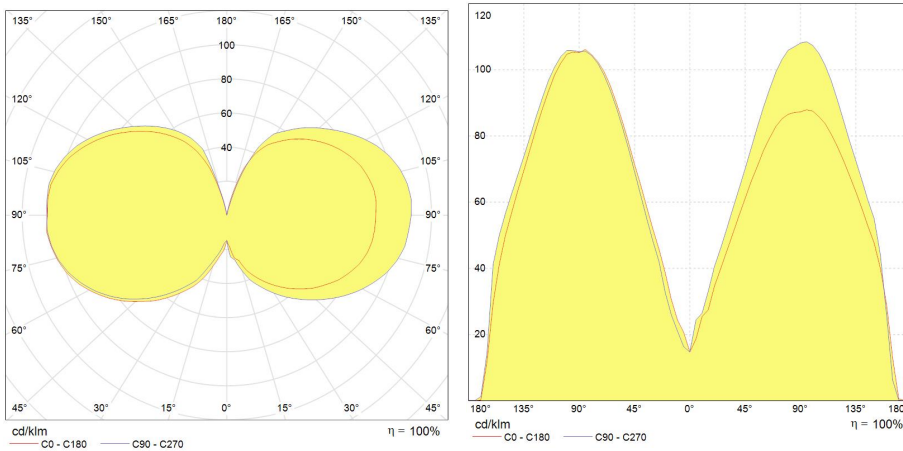

Photometric Data