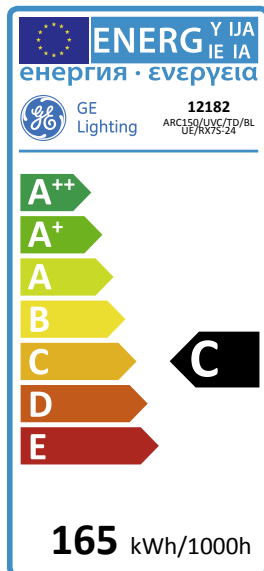

GE
Lighting

165
kWh/1000h

C
energy class

23
lumens/watt

Arcstream™ Double Ended Coloured

ARC150/UVC/TD/BLUE/RX7S-24

12182

Product information

Application areas

Retail

Industrial

Product data

Cap/Base	Rx7s
Bulb Shape	Double Ended
Bulb Finish	Clear
Maximum Overall Length [mm]	135.4
Light Center Length [mm]	66
Net weight per piece [g]	34
Gross weight per piece [g]	69
Operating position	H45 - Horiz 45 degrees
Mercury Content [mg]	18.5
UV radiance	Exempt
Brand	General Electric (GE)

Performance data

Nominal lumens [lm]	3500
Rated Lumens [lm]	3500
Nominal efficacy [LpW]	23
Rated efficacy [LpW]	23.3
Energy efficiency class (EEC)	C
Nominal chromaticity coordinate X	0.215
Nominal chromaticity coordinate Y	0.145
Weighted energy consumption [kWh/1000h]	165

Electrical data

Nominal power [W]	150
Rated power [W]	150.0
Nominal lamp voltage [V]	95
Lamp Current [A]	1.8
Design Ambient Temperature [°C]	25
Run-up time (sec)	180
Hot restart time (sec)	600
Dimming Capability	No
Ballast Required	Yes