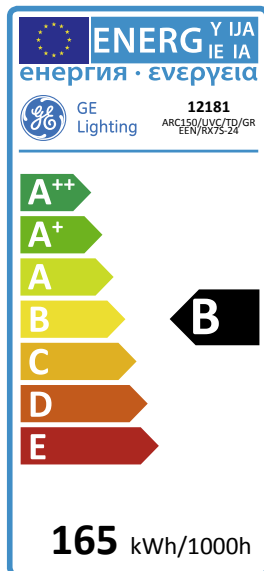

GE
Lighting

165
kWh/1000h

B
energy class

60
lumens/watt

Arcstream™ Double Ended Coloured

ARC150/UVC/TD/GREEN/RX7S-24

12181

Product information

Application areas

Retail

Industrial

Product data

Cap/Base	Rx7s
Bulb Shape	Double Ended
Bulb Finish	Clear
Maximum Overall Length [mm]	135.4
Light Center Length [mm]	66
Net weight per piece [g]	34
Gross weight per piece [g]	69
Operating position	H45 - Horiz 45 degrees
Mercury Content [mg]	15
UV radiance	Exempt
Brand	General Electric (GE)

Performance data

Nominal lumens [lm]	9000
Rated Lumens [lm]	9000
Nominal efficacy [LpW]	60
Rated efficacy [LpW]	60
Energy efficiency class (EEC)	B
Nominal chromaticity coordinate X	0.255
Nominal chromaticity coordinate Y	0.54
Weighted energy consumption [kWh/1000h]	165

Electrical data

Nominal power [W]	150
Rated power [W]	150.0
Nominal lamp voltage [V]	95
Lamp Current [A]	1.8
Design Ambient Temperature [°C]	25
Run-up time (sec)	180
Hot restart time (sec)	600
Dimming Capability	Yes
Ballast Required	Yes