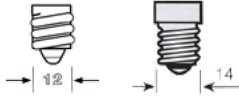

White Light Socket E-12, E-14

Article number	Description	Voltage	Power	Life-time	Color temperature	Socket	Luminance	Type
# 92005116	OMNILUX	230 V	7 W	1000h		E-12		candle lamp
# 92005118	OMNILUX	230 V	18 W	1500h	2700 K	E-12		candle lamp
# 92005150	OMNILUX	12 V	5 W	1000h		E-14		candle lamp