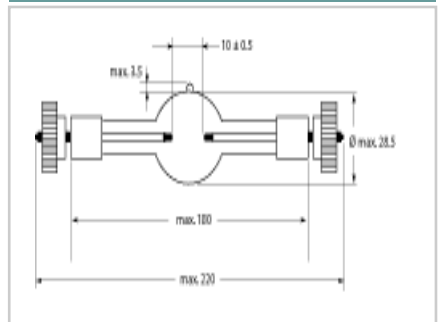

Product selected: BA 1200 DE

Product Attributes

Item description	BA 1200 DE
Bulb shape	Double ended
Bulb finish / Light colour	Clear
Nominal wattage (W)	1200
Nominal Voltage (V)	100
Cap	SFc15.5-6
Maximum Lamp length L [mm]	220
Diameter D [mm]	28
Colour temperature (K)	5600
Ordering Code	0023922

Product Image

Product line drawing (image)

Cap (image)