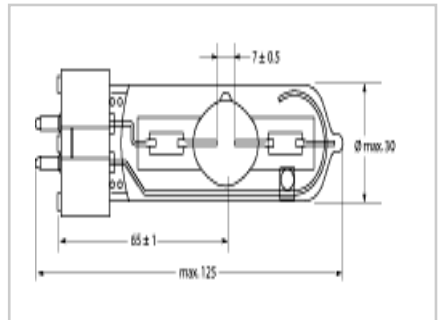

Product selected: BA 575 2 SE NHR 8.5

## Product Attributes

Item description	BA 575 2 SE NHR 8.5
Bulb shape	Single ended
Bulb finish / Light colour	Clear
Nominal wattage (W)	575
Nominal Voltage (V)	95
Cap	GX9.5
Maximum Lamp length L [mm]	125
Diameter D [mm]	30
Colour temperature (K)	8500
Ordering Code	0024000

## Product line drawing (image)