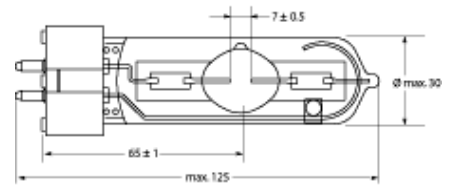

Product selected: BA 575/2 SE NHR 8.5

BriteArc Single Ended/2 lamps are compact light sources with a very high colour temperature offering stable crisp bright light during the complete lamp life. They can be re-struck after about 10 minutes. These lamps can be operated in any position.

Applications

- Show lighting
- Theatre
- Discotheque lighting
- Effect lighting

Features

- Crisp bright light
- High luminous efficacy
- Low infrared
- Colour stability
- Excellent lumen maintenance
- Physical ruggedness

Directions for use

- Burning position: universal
- Restrike after 10 minutes
- Only use in closed fixtures
- Can be operated on an electronic power supply or on a magnetic ballast

Product Attributes

Item description	BA 575/2 SE NHR 8.5
Ordering Code	0024000
EAN code	5410288240008
Packing Quantity	10
Watt. (W)	575
Volt. (V)	95
Cap	GX9.5
Max. Over. Length (mm)	125
Diameter (mm)	30
Light output (lm)	44000
Current (A)	6.95
Average life (hours)	1000
Repl. Time	1200
Colour Temp (K)	8500
CRI	1B
Arc Gap	7

Product Image

Line Drawing

Burning Position

Lamp Cap

GX9.5