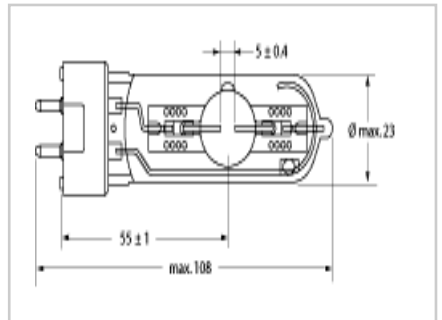

Product selected: BA 250 2 SE D 8.5

Product Attributes	
Item description	BA 250 2 SE D 8.5
Bulb shape	Single ended
Bulb finish / Light colour	Clear
Nominal wattage (W)	250
Nominal Voltage (V)	95
Cap	GY9.5
Maximum Lamp length L [mm]	108
Diameter D [mm]	23
Colour temperature (K)	8500
Ordering Code	0023998

Product Image

Product line drawing (image)

Cap (image)