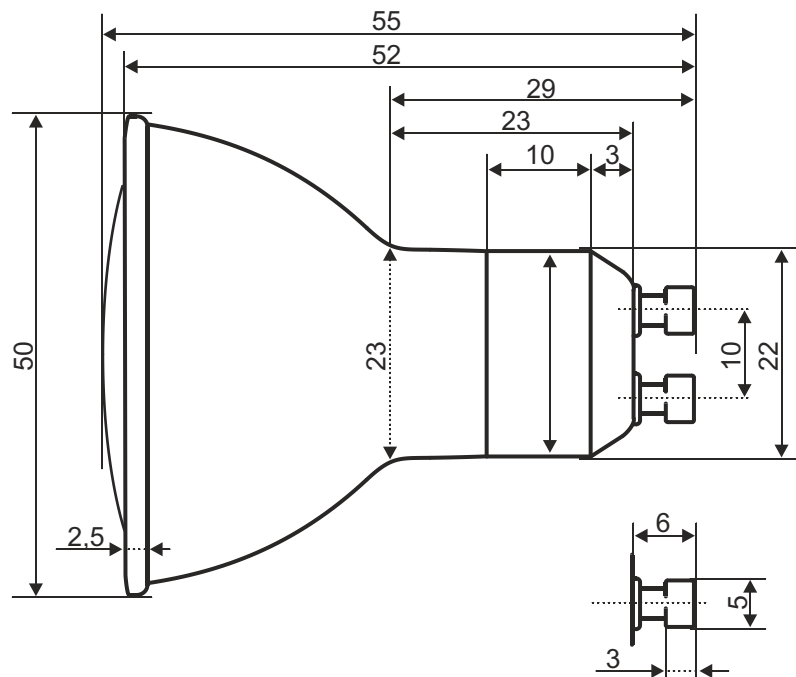

OMNILUX GU-10 230V 18 LED rot  
88540457

all dimensions are in **mm**